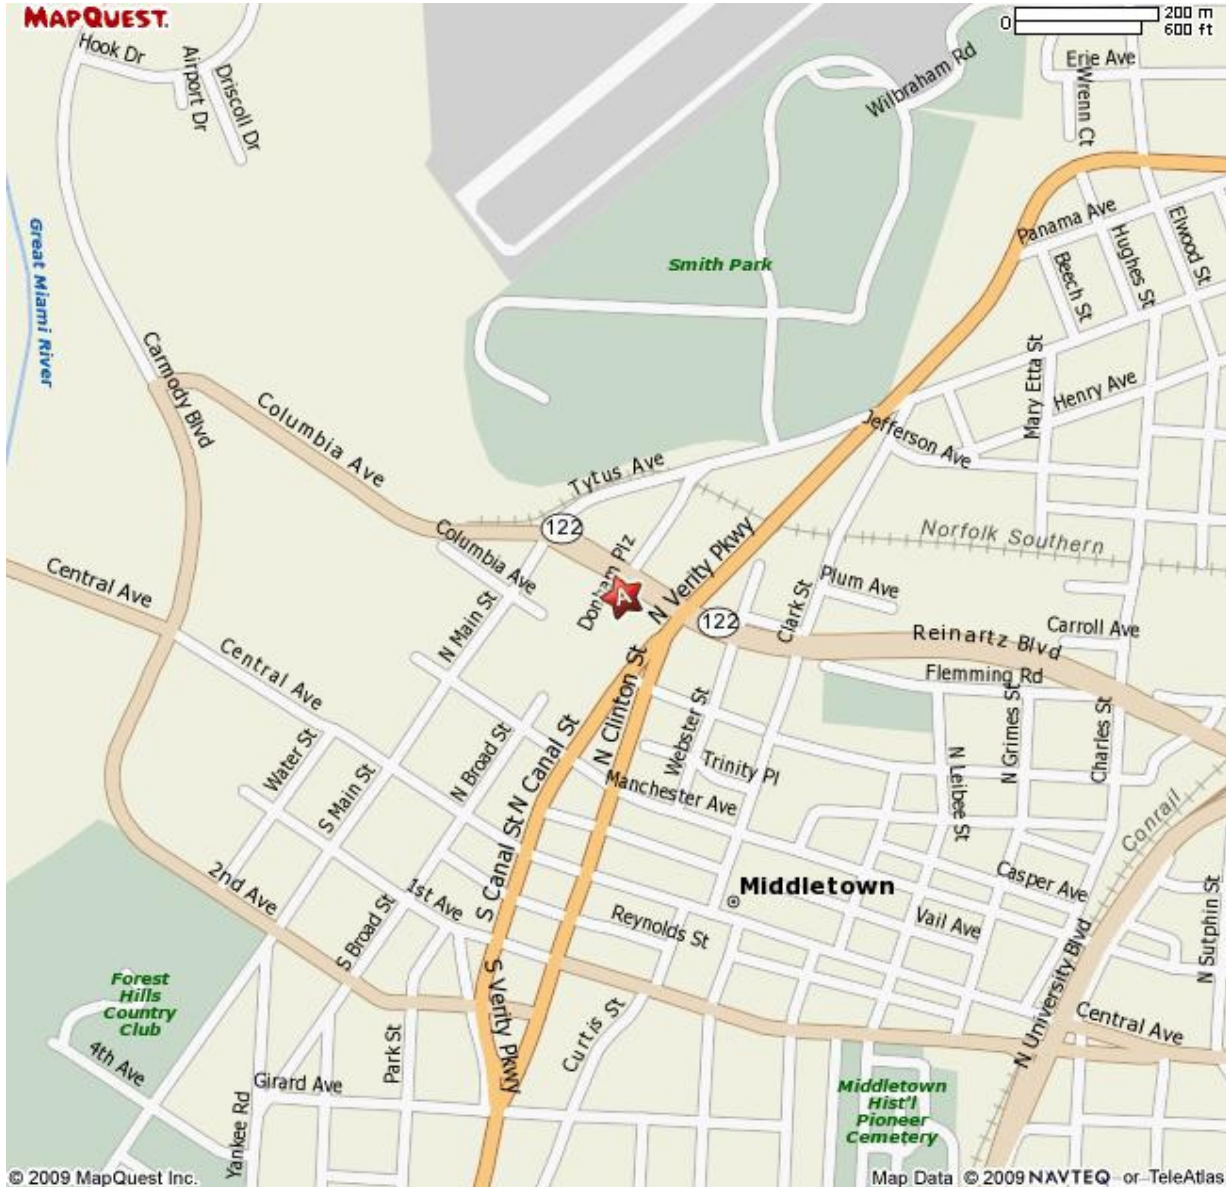

**The City of Middletown, Municipal Building
One Donham Plaza, Middletown, Ohio 45042
Directions, Parking**

Directions:

Take Interstate 75 to Exit 32 Middletown

Go West onto SR-122 [Roosevelt Blvd]

Bear RIGHT (North) onto SR-122 [S University Blvd]

Bear RIGHT (West) onto Reinartz Blvd towards Downtown and City Building (Exit ramp circles around cloverleaf style – follow SR-122).

The City Building is on your left past N Verity and before Main St (behind Post Office).